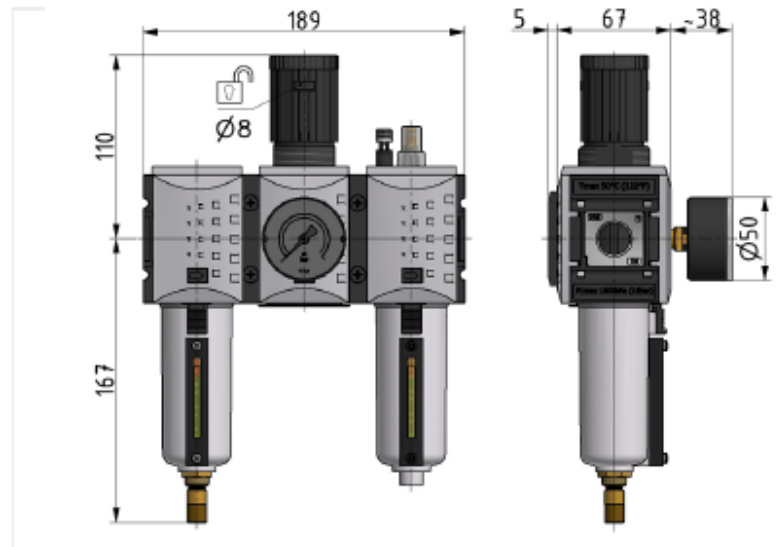

Fully-automatic: