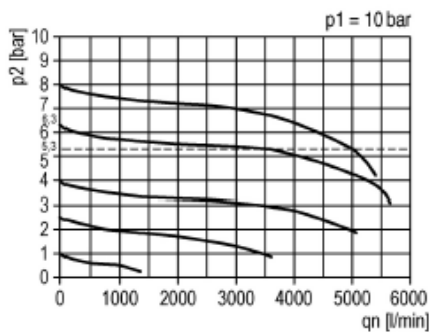

flow characteristic