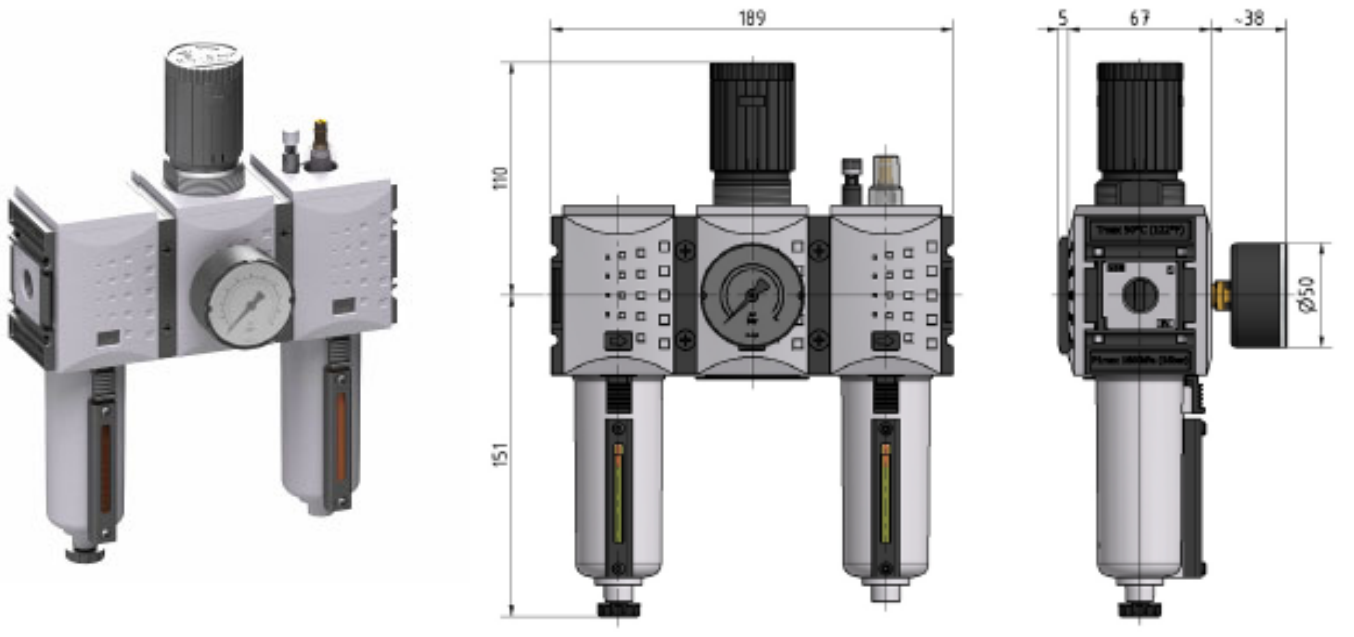

Accessories / spare parts

Art. No.	Type No.	Description
100043	H 852	Mounting bracket, incl. 2 screws
100044	WK 102	Wall bracket, incl. 2 screws
100045	KP 200	Joiner set, incl. 2 screws
100135	BSF 12	Polycarbonate bowl, incl. bowl guard
100215	BSL 12	Polycarbonate bowl, incl. bowl guard for oiler
100136	MF 12	Metal bowl, incl. sight glass
100216	ML 12	Metal bowl, incl. sight glass for oiler
100137	BSF 12-A	Polycarbonate bowl with automatic drain valve
100138	MF 12-A	Metal bowl, incl. sight glass, with automatic drain valve
100046	FU 33-55	Panel nut M42x1.5
100037	SS 32	Key lock
100331	WK 102-38	Wall bracket with connection thread G 3/8
100332	WK 102-12	Wall bracket with connection thread G 1/2
100333	WK 102-34	Wall bracket with connection thread G 3/4
152946	H 853	Mounting bracket with control panel nut M42x1.5
100139	844.6.905	Filter element 5 µm, cellpor
100214	901.7.990	Sight dome, polycarbonate
100047	22.7180.4	Seal kit for pressure regulator
100362	655.6.900	Automatic drain valve

Semi-automatic: